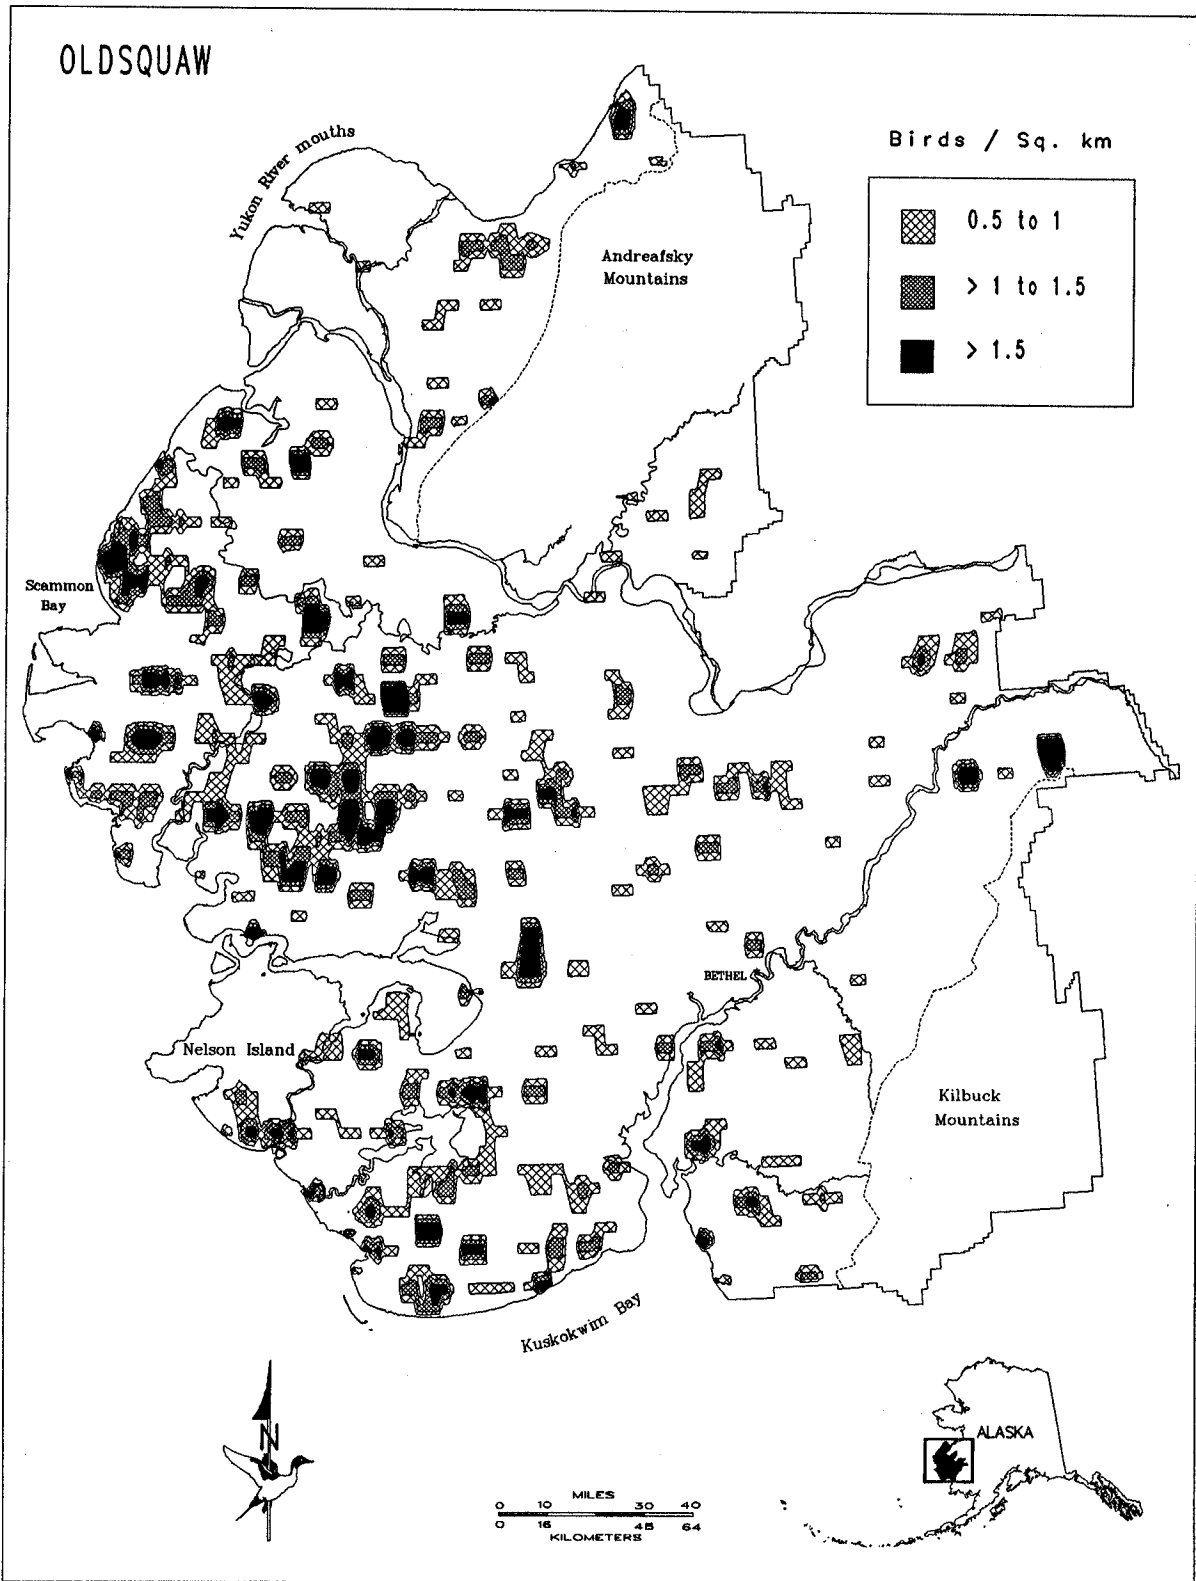

Appendix 6. Relative density distribution of northern shovellers (indicated total birds) from aerial surveys in June 1989-1992 on Yukon Delta National Wildlife Refuge, Alaska.

Appendix 7. Relative density distribution of canvasbacks (indicated total birds) from aerial surveys in June 1989-1992 on Yukon Delta National Wildlife Refuge, Alaska.

Appendix 8. Relative density distribution of scaup (indicated total birds) from aerial surveys in June 1989-1992 on Yukon Delta National Wildlife Refuge, Alaska.

Appendix 9. Relative density distribution of oldsquaw (indicated total birds) from aerial surveys in June 1989-1992 on Yukon Delta National Wildlife Refuge, Alaska.