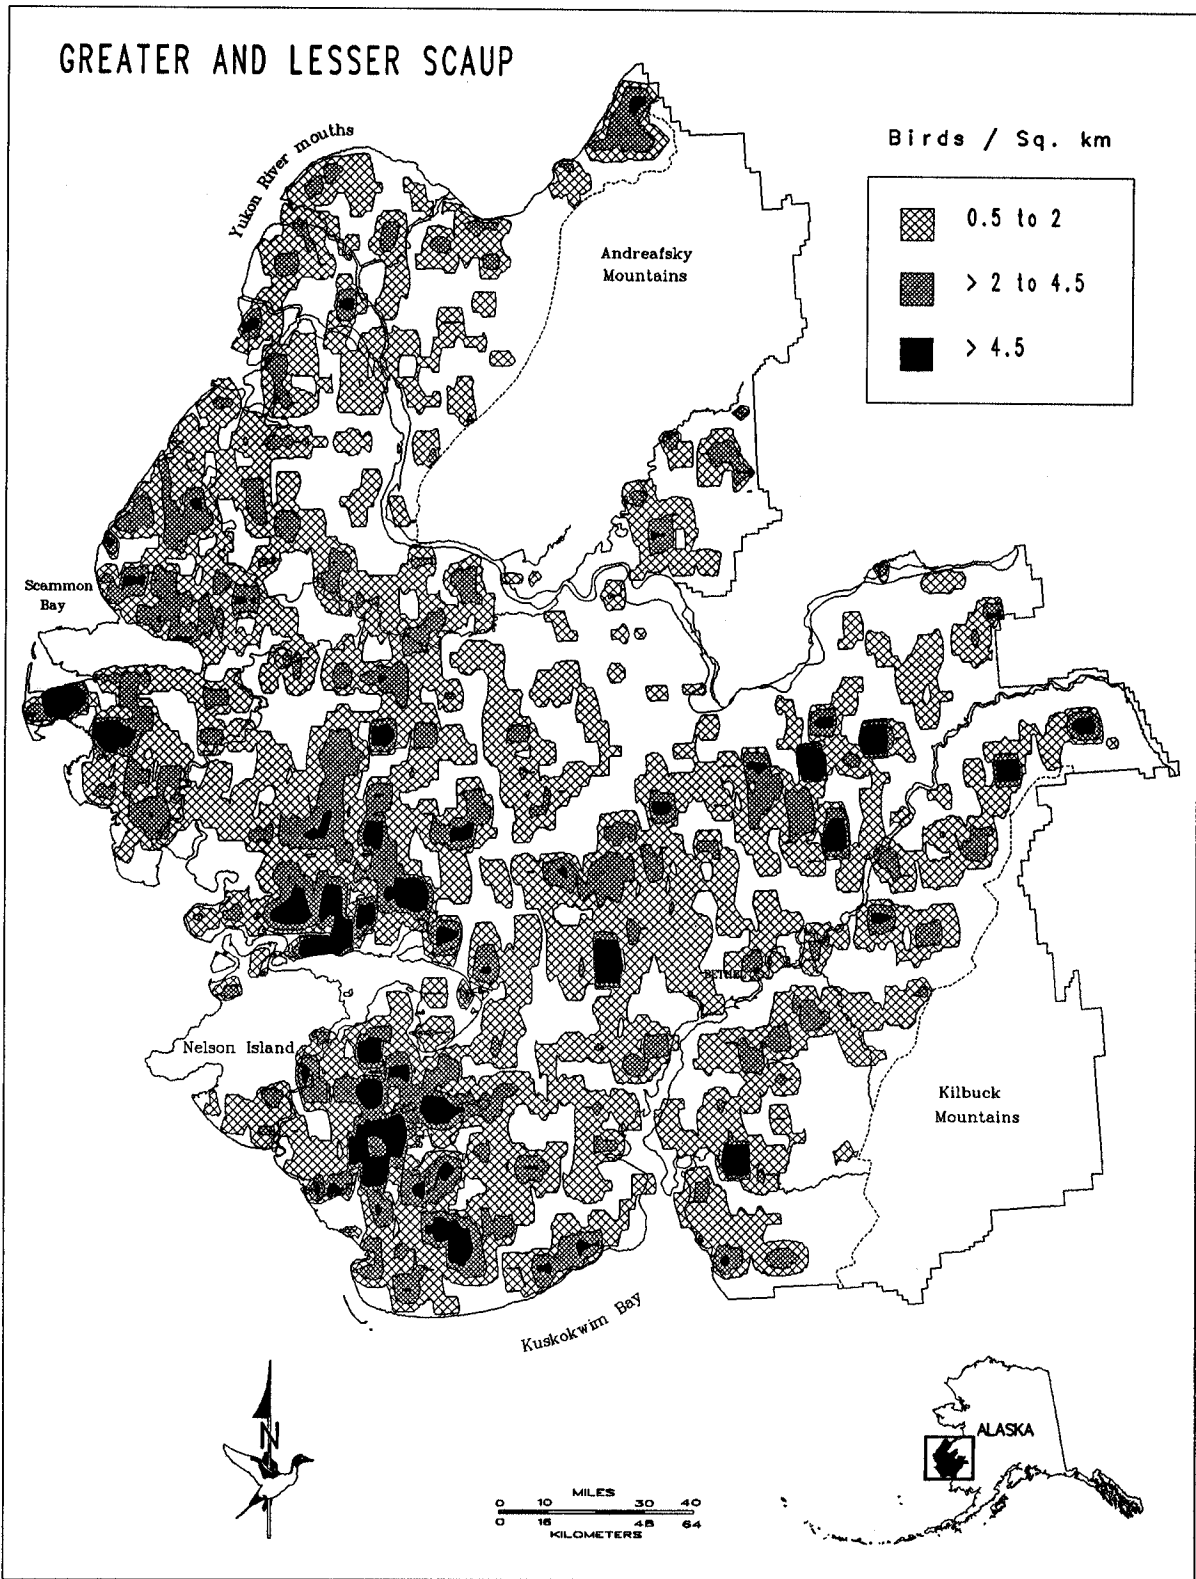

Appendix 6. Relative density distribution of northern shovellers (indicated total birds) from aerial surveys in June 1989-1992 on Yukon Delta National Wildlife Refuge, Alaska.

Appendix 7. Relative density distribution of canvasbacks (indicated total birds) from aerial surveys in June 1989-1992 on Yukon Delta National Wildlife Refuge, Alaska.

Appendix 8. Relative density distribution of scaup (indicated total birds) from aerial surveys in June 1989-1992 on Yukon Delta National Wildlife Refuge, Alaska.

Appendix 9. Relative density distribution of oldsquaw (indicated total birds) from aerial surveys in June 1989-1992 on Yukon Delta National Wildlife Refuge, Alaska.