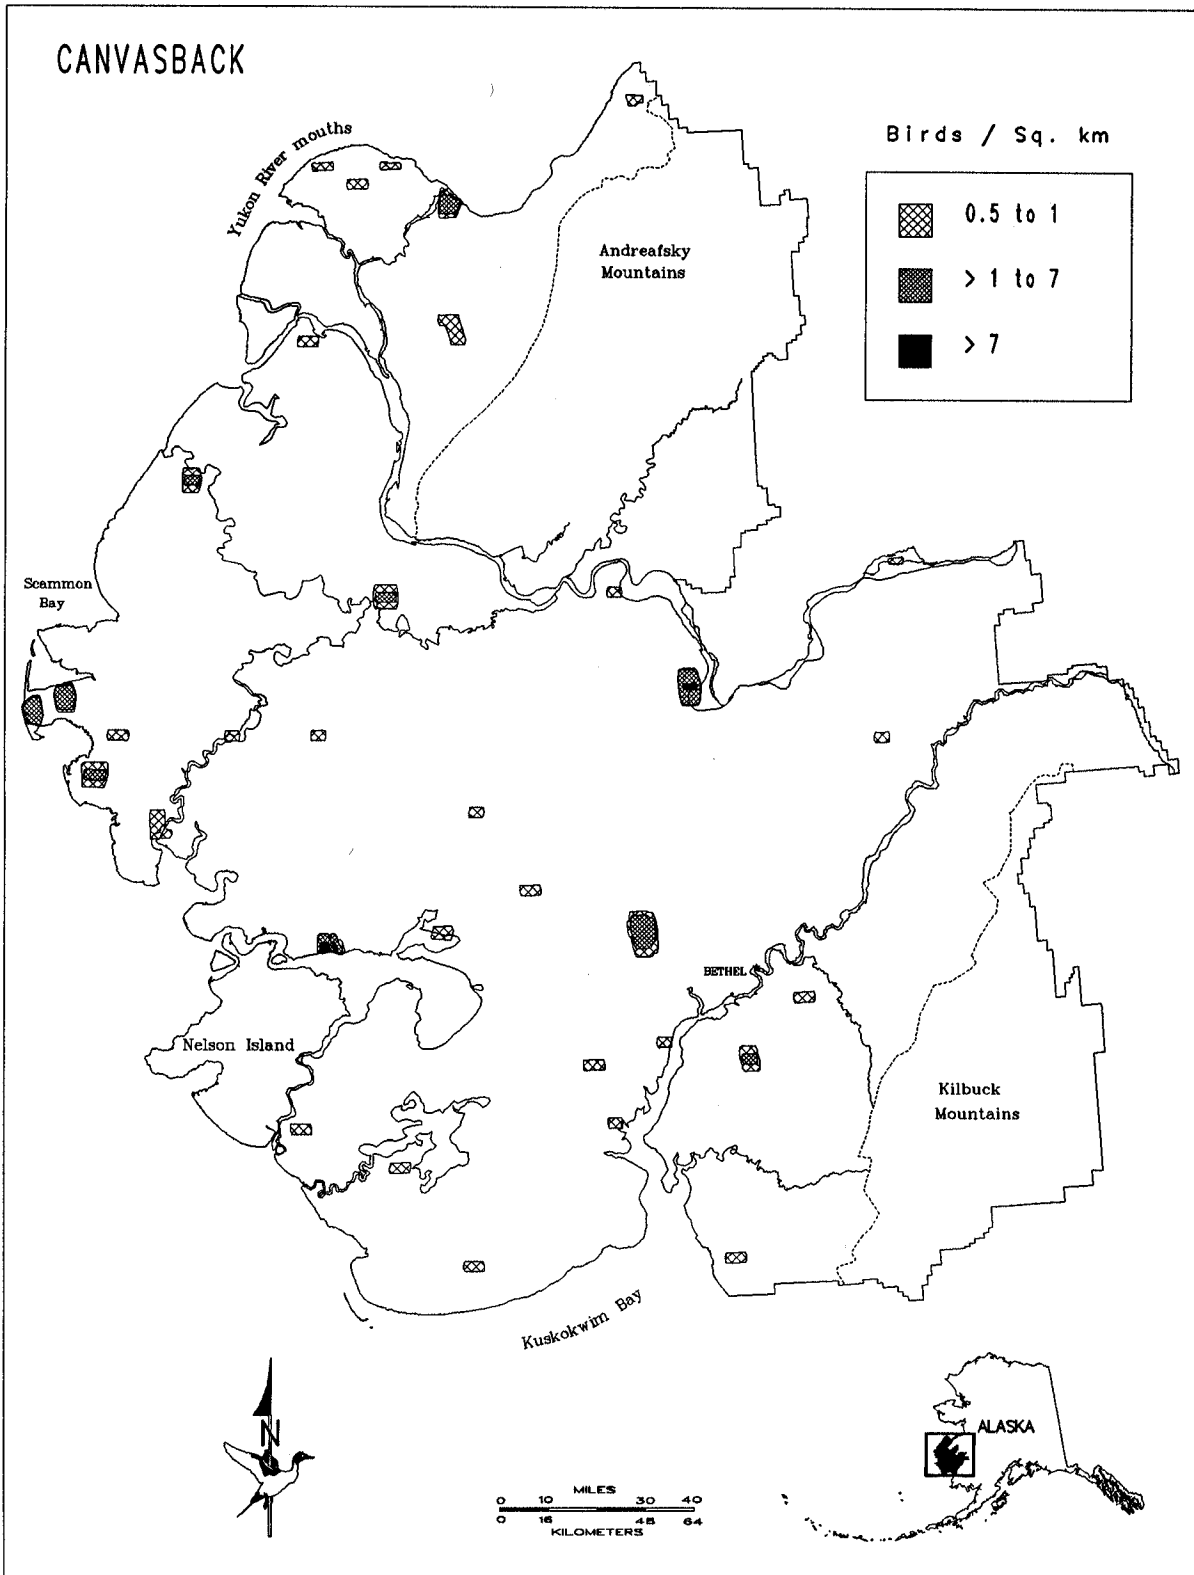

Appendix 6. Relative density distribution of northern shovellers (indicated total birds) from aerial surveys in June 1989-1992 on Yukon Delta National Wildlife Refuge, Alaska.

Appendix 7. Relative density distribution of canvasbacks (indicated total birds) from aerial surveys in June 1989-1992 on Yukon Delta National Wildlife Refuge, Alaska.

Appendix 8. Relative density distribution of scaup (indicated total birds) from aerial surveys in June 1989-1992 on Yukon Delta National Wildlife Refuge, Alaska.

Appendix 9. Relative density distribution of oldsquaw (indicated total birds) from aerial surveys in June 1989-1992 on Yukon Delta National Wildlife Refuge, Alaska.