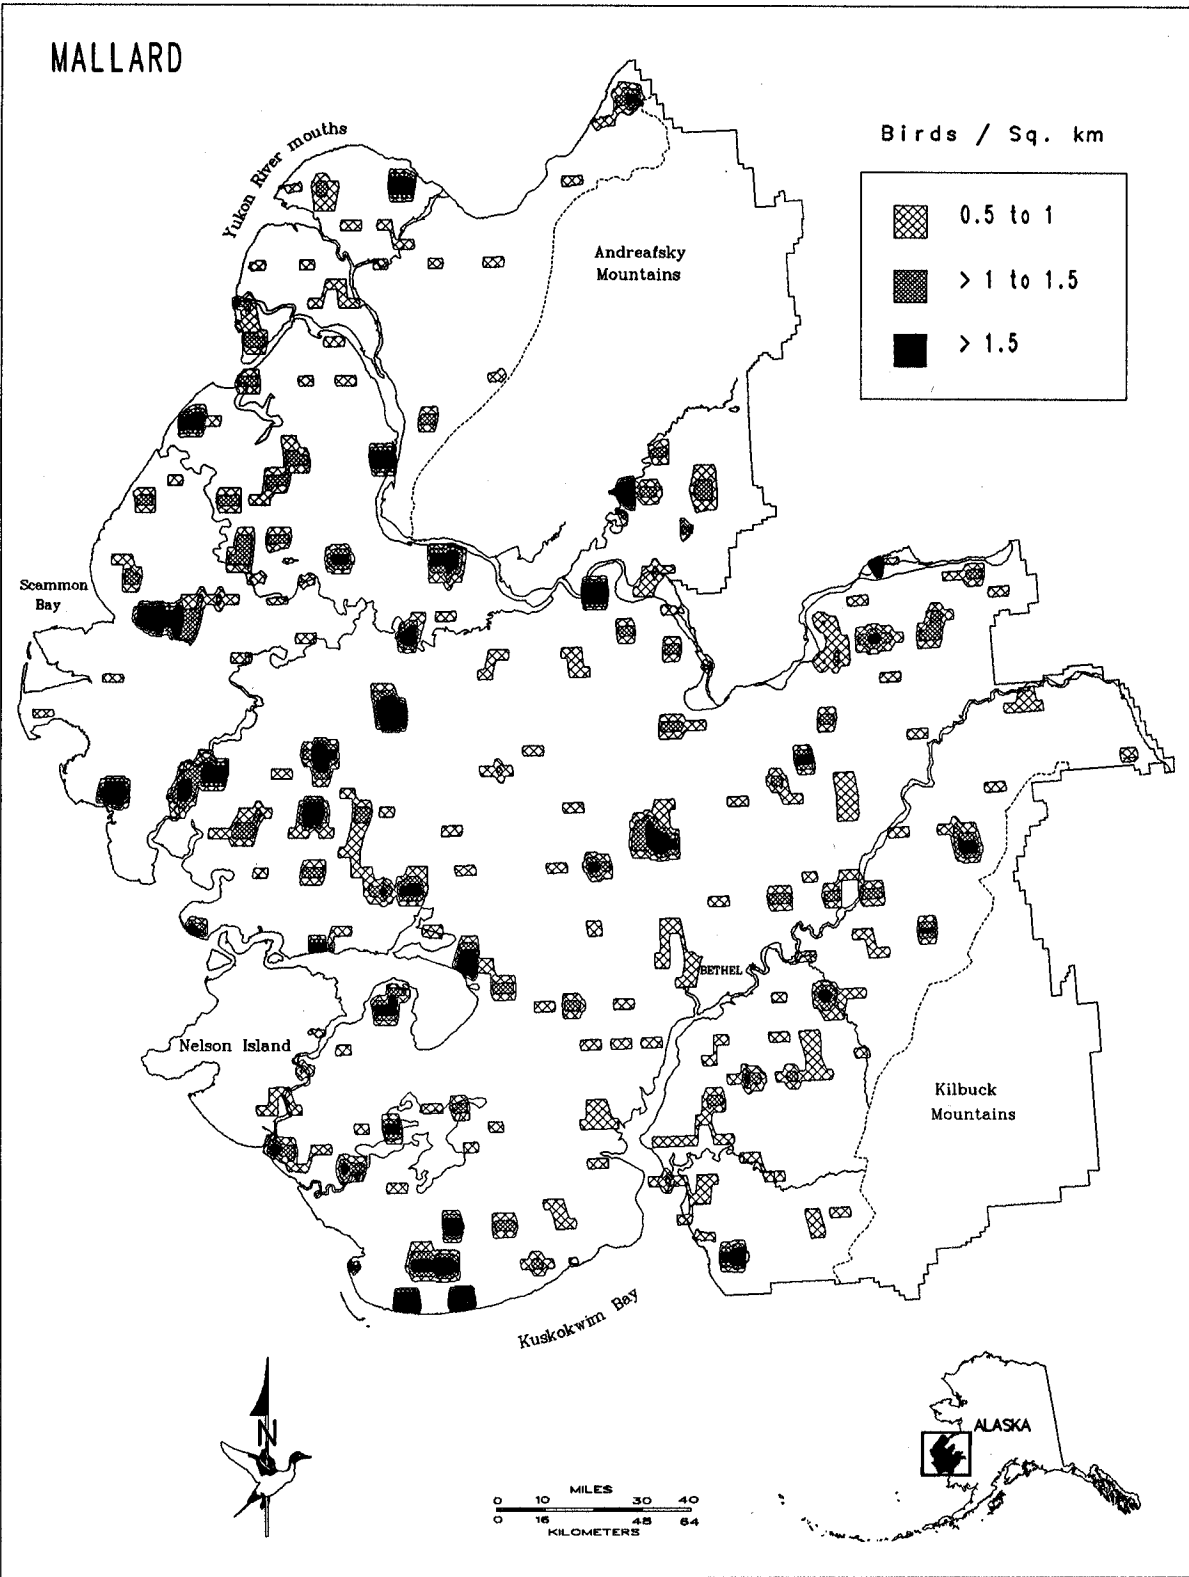

RED-THROATED LOON

DABBLING DUCKS

DIVING DUCKS

SEA DUCKS

ALL DUCKS

ALL GEESE

Appendix 1 cont. Waterbird population trends from aerial surveys in June 1989-1992 on Yukon Delta National Wildlife Refuge, Alaska.

Appendix 2. Relative density distribution of mallards (indicated total birds) from aerial surveys in June 1989-1992 on Yukon Delta National Wildlife Refuge, Alaska.

Appendix 3. Relative density distribution of northern pintails (indicated total birds) from aerial surveys in June 1989-1992 on Yukon Delta National Wildlife Refuge, Alaska.

Appendix 4. Relative density distribution of green-winged teal (indicated total birds) from aerial surveys in June 1989-1992 on Yukon Delta National Wildlife Refuge, Alaska.