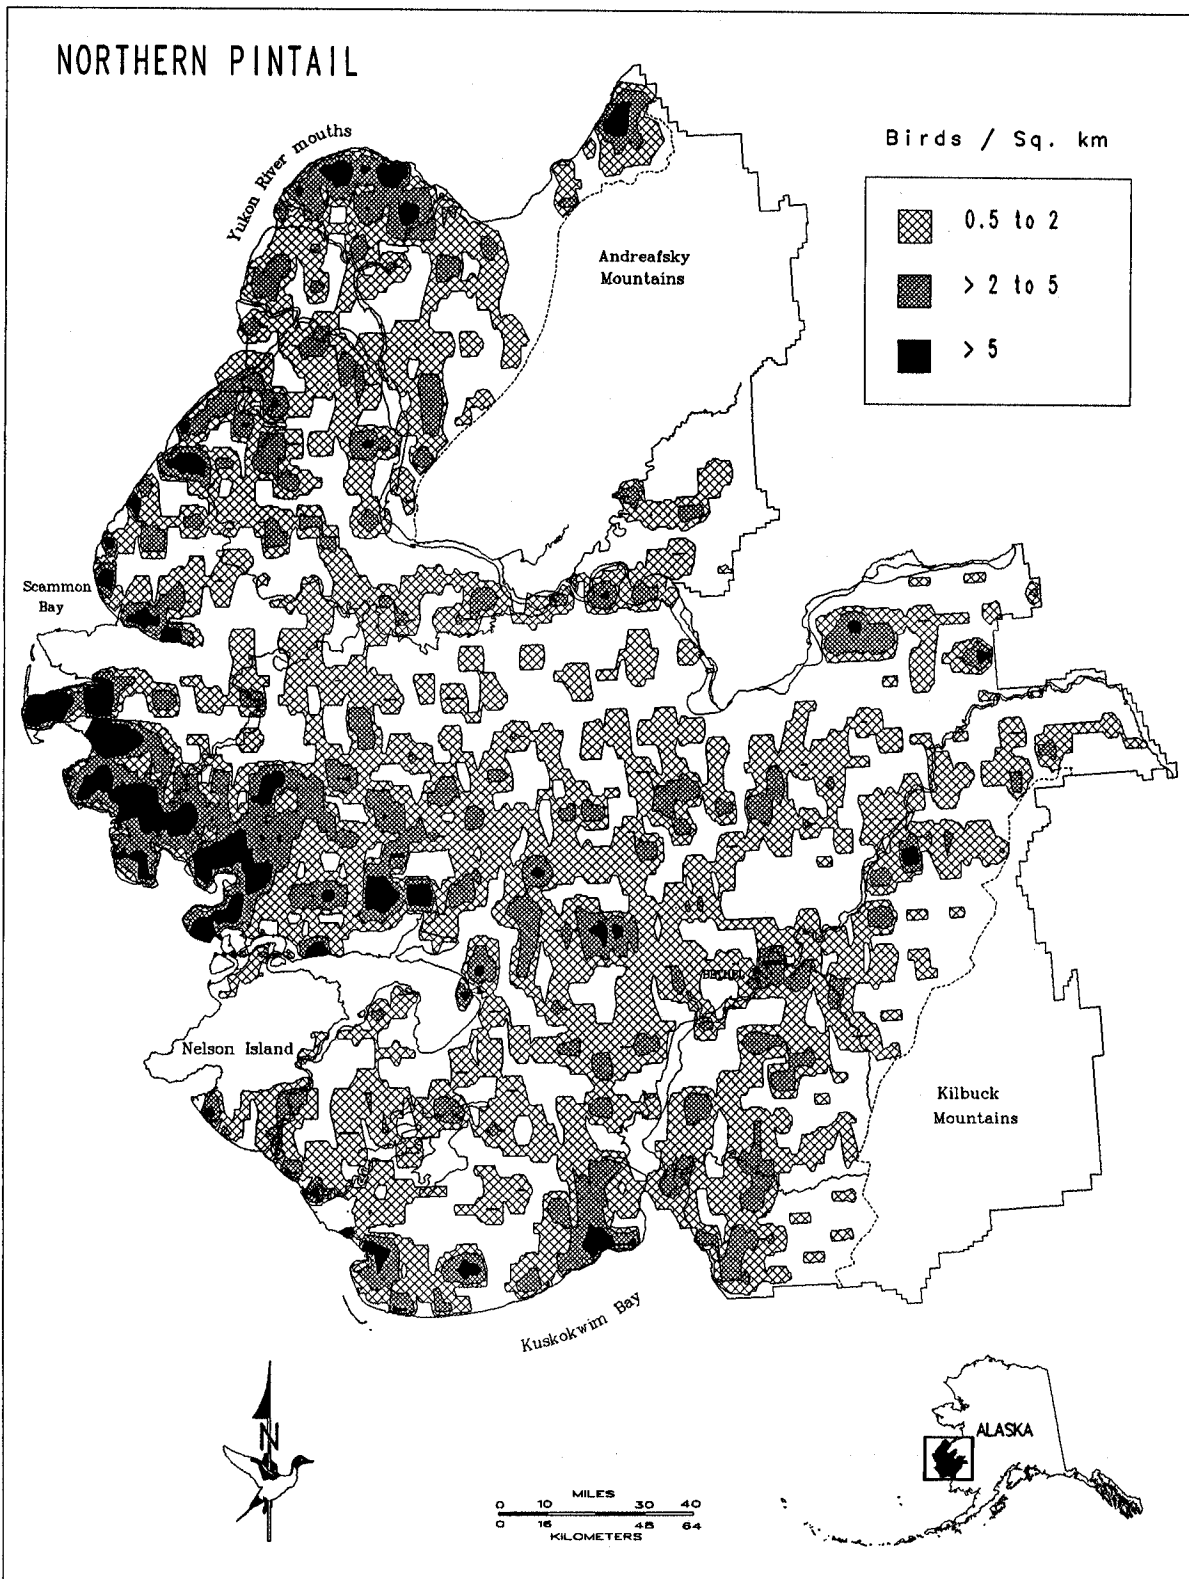

RED-THROATED LOON

DABBLING DUCKS

DIVING DUCKS

SEA DUCKS

ALL DUCKS

ALL GEESE

Appendix 1 cont. Waterbird population trends from aerial surveys in June 1989-1992 on Yukon Delta National Wildlife Refuge, Alaska.

Appendix 2. Relative density distribution of mallards (indicated total birds) from aerial surveys in June 1989-1992 on Yukon Delta National Wildlife Refuge, Alaska.

Appendix 3. Relative density distribution of northern pintails (indicated total birds) from aerial surveys in June 1989-1992 on Yukon Delta National Wildlife Refuge, Alaska.

Appendix 4. Relative density distribution of green-winged teal (indicated total birds) from aerial surveys in June 1989-1992 on Yukon Delta National Wildlife Refuge, Alaska.