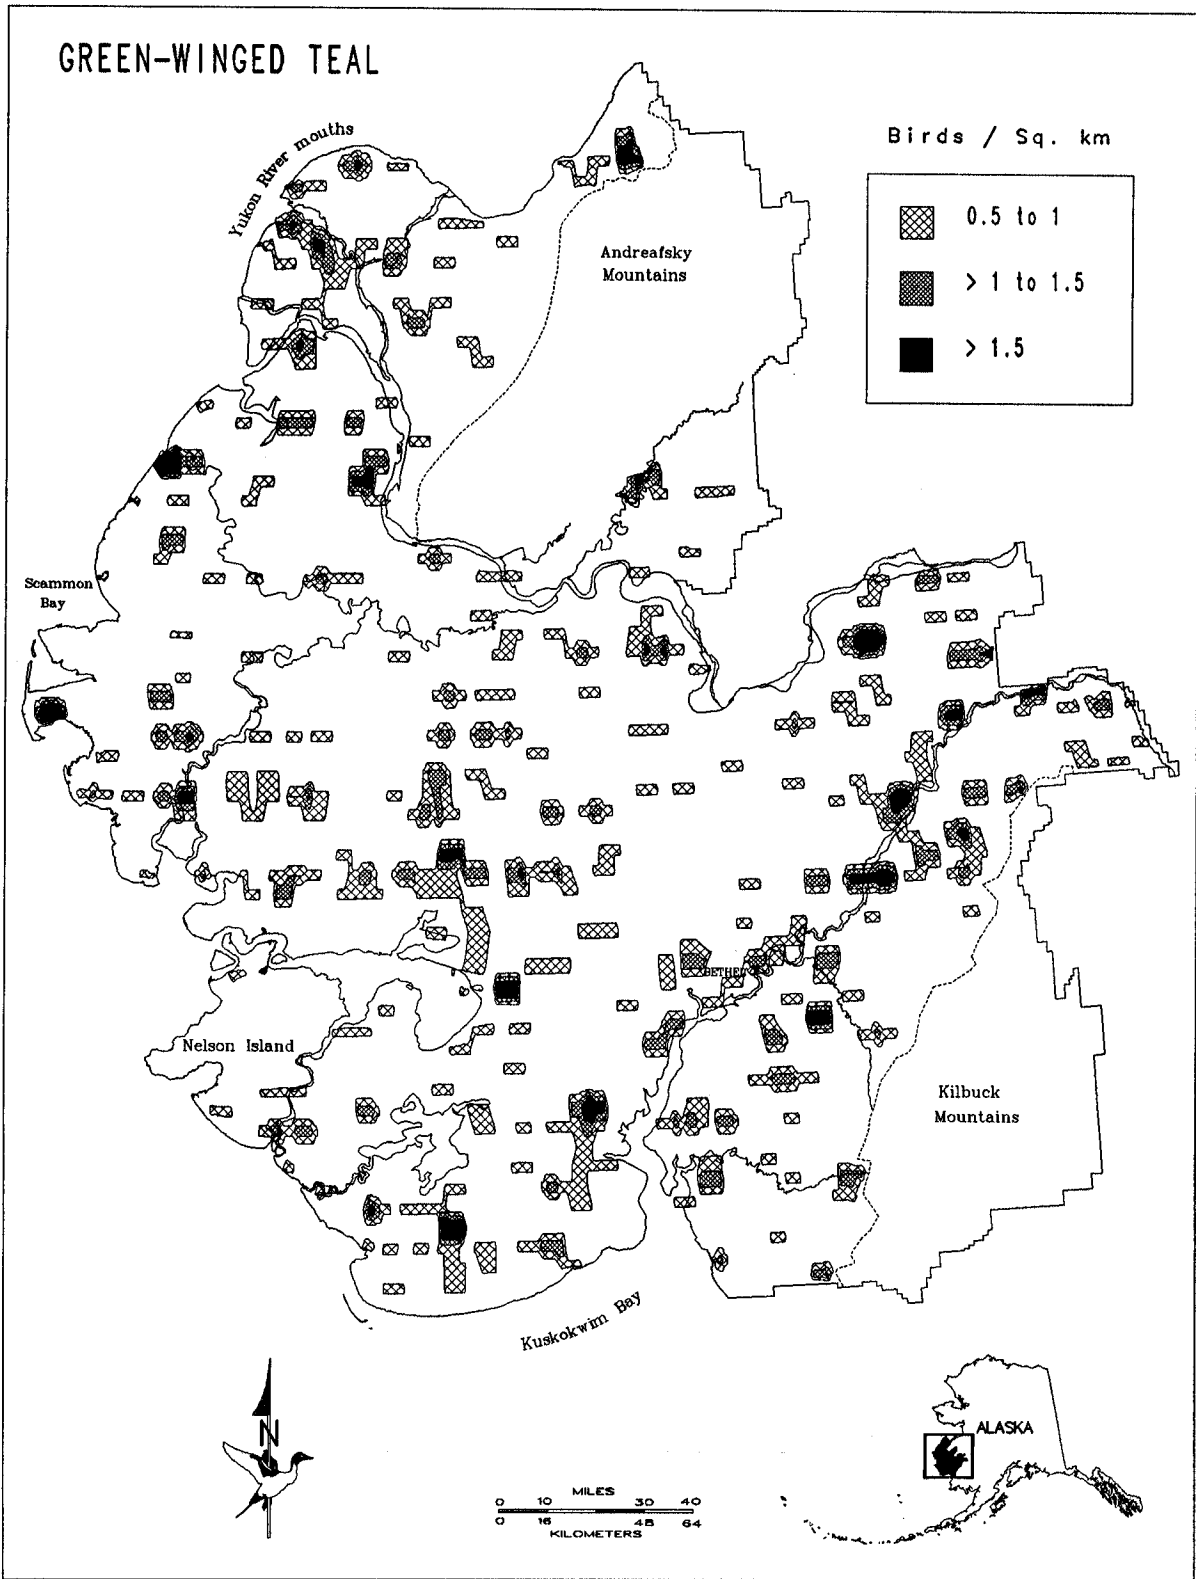

RED-THROATED LOON

DABBLING DUCKS

DIVING DUCKS

SEA DUCKS

ALL DUCKS

ALL GEESE

Appendix 1 cont. Waterbird population trends from aerial surveys in June 1989-1992 on Yukon Delta National Wildlife Refuge, Alaska.

Appendix 2. Relative density distribution of mallards (indicated total birds) from aerial surveys in June 1989-1992 on Yukon Delta National Wildlife Refuge, Alaska.

Appendix 3. Relative density distribution of northern pintails (indicated total birds) from aerial surveys in June 1989-1992 on Yukon Delta National Wildlife Refuge, Alaska.

Appendix 4. Relative density distribution of green-winged teal (indicated total birds) from aerial surveys in June 1989-1992 on Yukon Delta National Wildlife Refuge, Alaska.